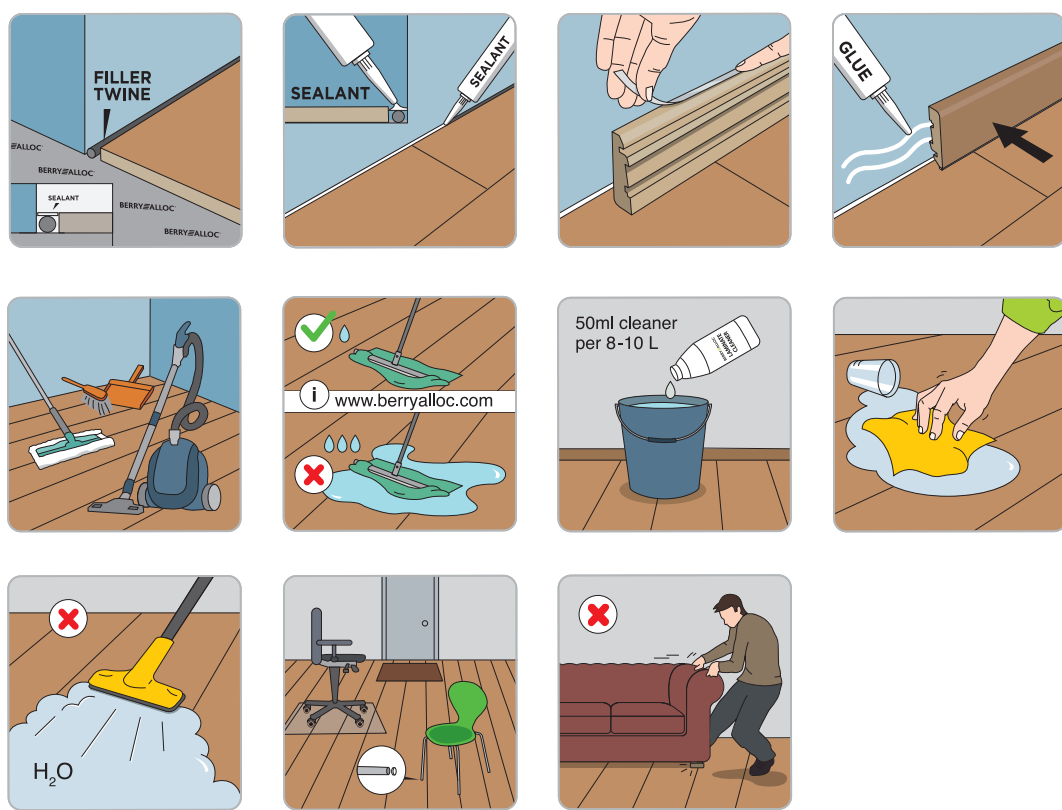

WWW.BERRYALLOC.COM

BERRYALLOC®

LAMINATE

Ocean V4

HYDRO PLUS® ACCESSORIES

Made in **Belgium**

LOOKING FOR MORE INFO?

- UNDERLAYS
- INSTALLATION
- FLOOR HEATING
- CARE & MAINTENANCE
- WARRANTY