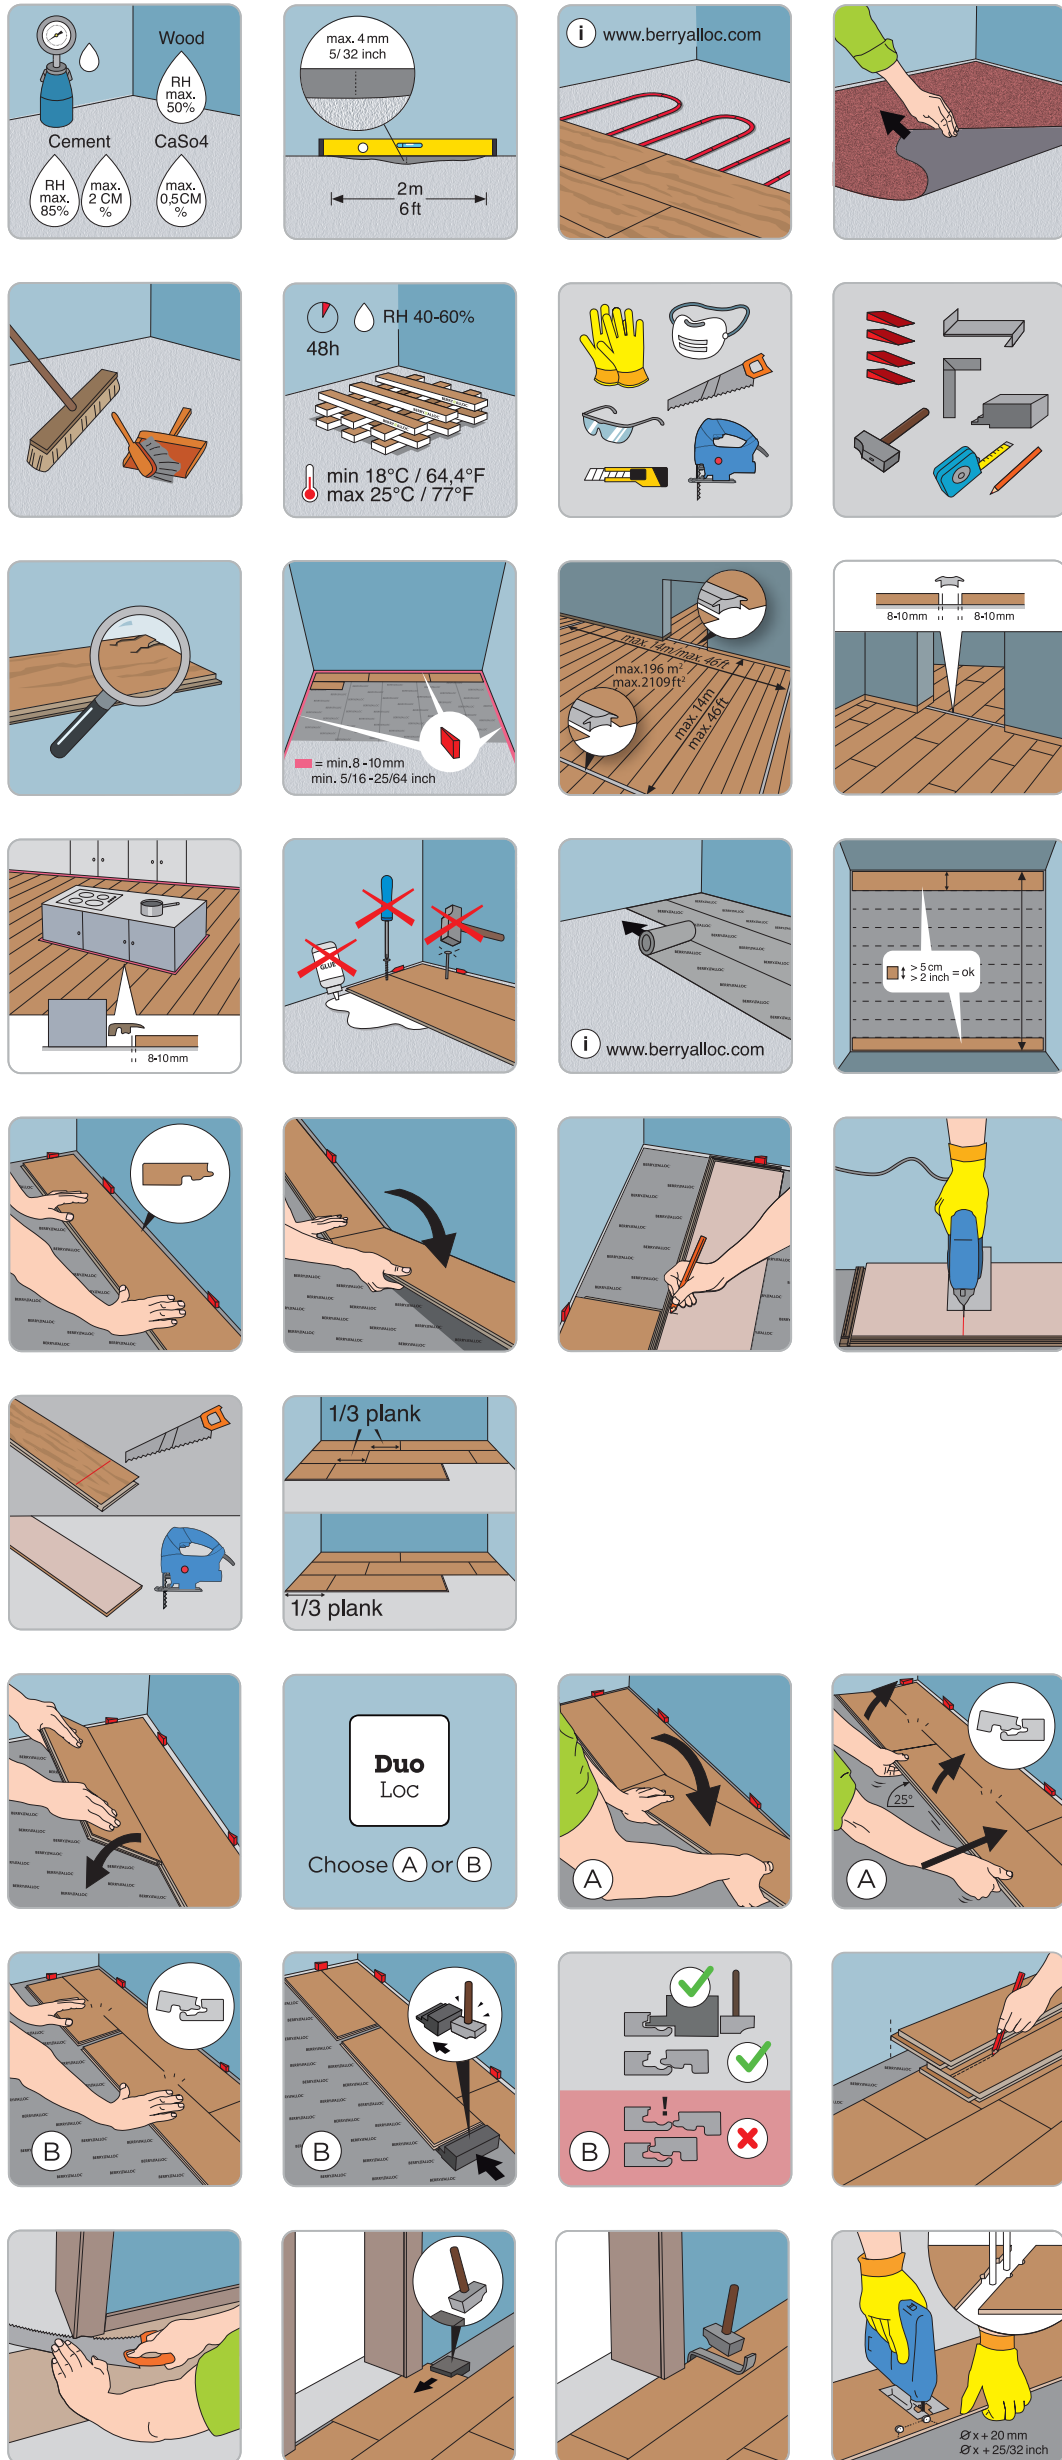

BERRYALLOC®

LAMINATE

Ocean V4